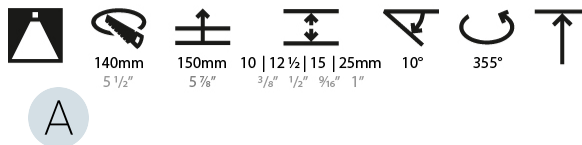

#### RATINGS AND CERTIFICATIONS

Certified By: Certified for North American Standards
IP rating: IP20

Ø 136mm 5 <sup>3</sup>/<sub>8</sub>"