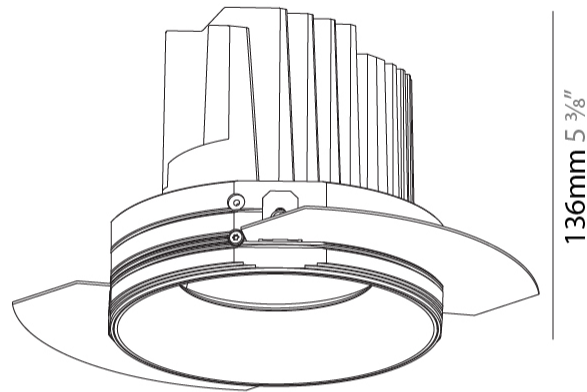

GENERAL

Series: Bioniq
Subseries: Bioniq Round Semi Adjustable
Brand: Prolicht
Division: Architectural
Mounting Type: Trimless
Mounting Location: Ceiling
Subcategory: Downlight

PHYSICAL

Shape: Round
Diameter (mm): 125
Diameter (in): 4 ¹⁵/₁₆
Height (mm): 136
Height (in): 5 ³/₈
Ceiling Thickness (mm): 10 / 12.5 / 15 / 25
Ceiling Thickness (in): 3/8 or 1/2 or 9/16 or 1
Min. Recessing Depth (mm): 150
Min. Recessing Depth (in): 5 ⁷/₈
Light Distribution: Adjustable / Downlight
Fixture Finish: SSR / BKV / CWI / CRY / HAB / UFT / ITA / RUA / FTG / MYG / LOD / PUS / FRO / FUP / KIA / POP / BLS / SPG / MEY / GOH / GUM / CHC / COM / ABZ / JAG / OBR / MOS / ROR
Fixture Material: Aluminum Die Cast

ELECTRICAL

Lamp Type: LED (Zhaga Standard)
Input Wattage (W): 27.6
Total Output Wattage (W): 25.10
Driver Included: No
Driver Location: Recessed Housing
Input Voltage (V): 120 - 277
Constant Current (MA): 700mA

LED

Number of LEDs: 1
Color Temperature (°K): 2700 / 3000 / 3500 / 4000
Max. Delivered Lumen (lm): 2030 / 2080 / 2186 / 2230
Nominal Lumen (lm): 3210 / 3290 / 3459 / 3530
Efficiency (%): 63.1/61.5/63.2%
Lamp Life (hrs): 50000

OPTICAL

Reflector°: 10, 16, 36

RATINGS AND CERTIFICATIONS

Certified By: Certified for North American Standards
IP rating: IP20