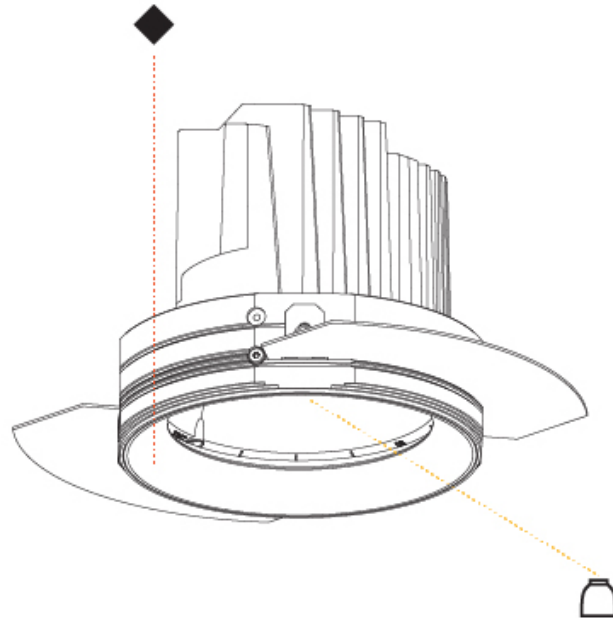

BIONIQ ROUND SEMI ADJUSTABLE TRIMLESS

A35206-

PROJECT

TYPE

SPECIFIER

QUANTITY

DATE

A